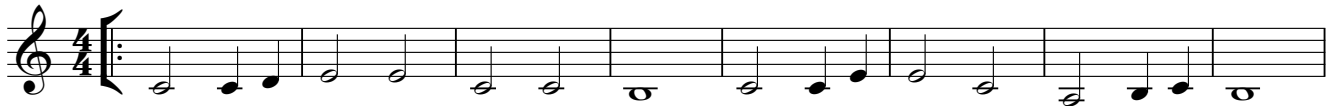

ALTO Harmony